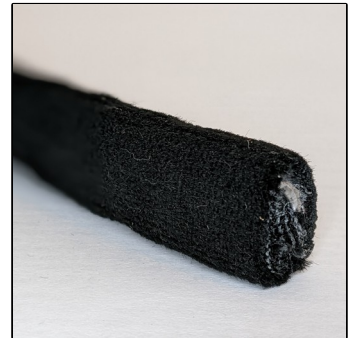

Knock-on Furflex A  
(14mm – 20mm approx)

01270  
767771

Please quote card reference when ordering

MC01: Oxblood

MC02: Wine

MC03: Royal blue

MC04: Midnight

MC05: Saville grey

MC06: Light stone beige

MC07: Chocolate

MC08: Tan

MC09: Suede green

MC10: Apple green

MC11:

MC12: Black

MC13: